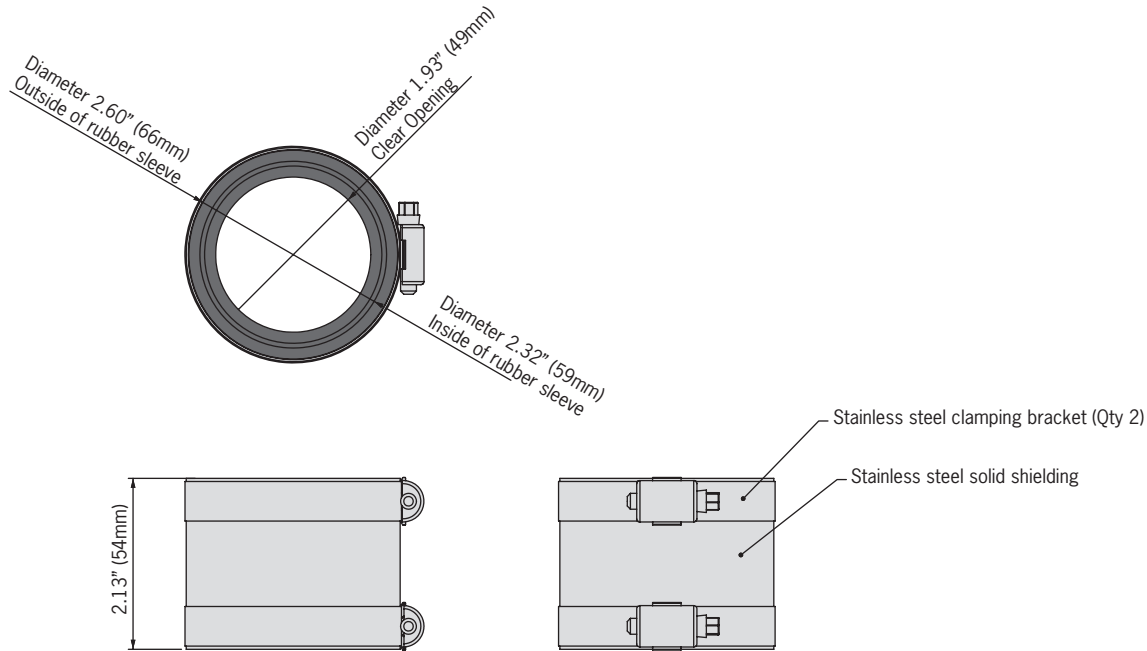

# Shower Channel - Stainless Steel Clad Coupling

**Product Table**

Description	Part No.	Weight
Stainless steel clad coupling	93874	0.4

**ACO Polymer Products, Inc.**

**West Sales Office**  
 825 W. Beechcraft St.  
 Casa Grande, AZ 85122  
 Tel: (520) 421-9988  
 Toll Free: (888) 490-9552  
 Fax: (520) 421-9899