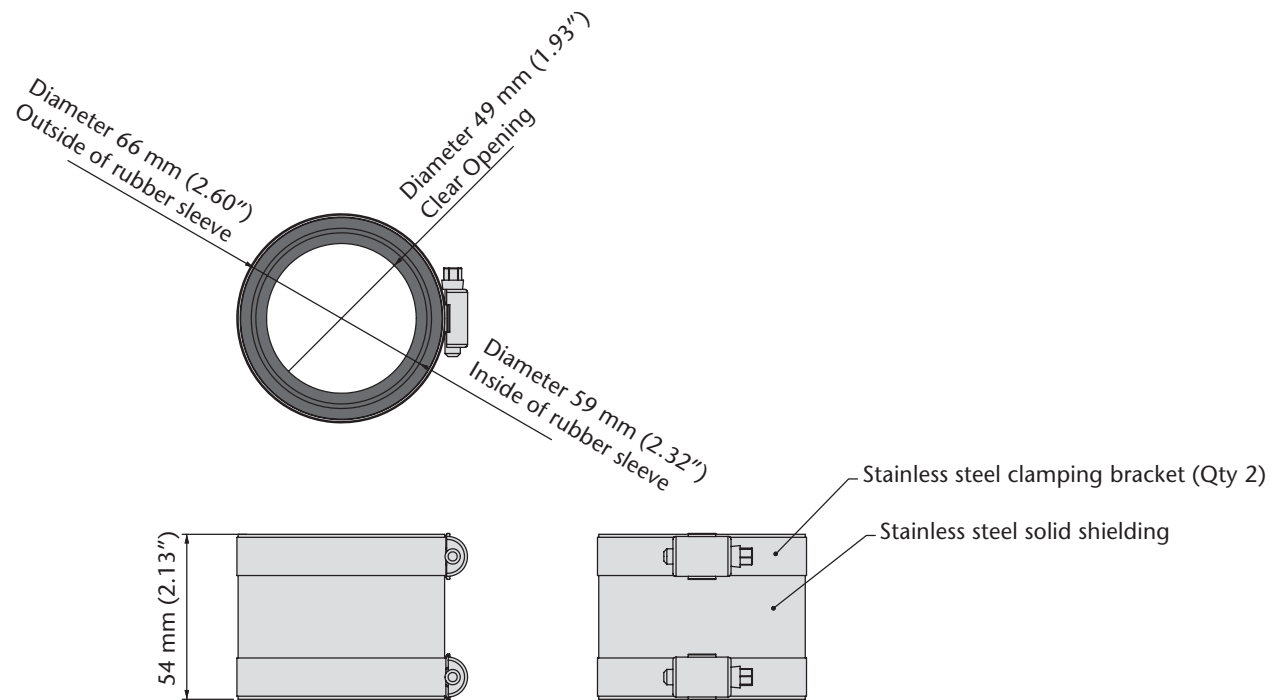

Shower Channel - Stainless Steel Clad Coupling

Product Table

Description	Part No.	Weight
Stainless steel clad coupling	93874	0.4

ACO Systems, Ltd.
 1-2880 Brighton Rd.
 Oakville, ON L6H 5S3
 Tel: (905) 829-0665
 Fax: (905) 829-2908